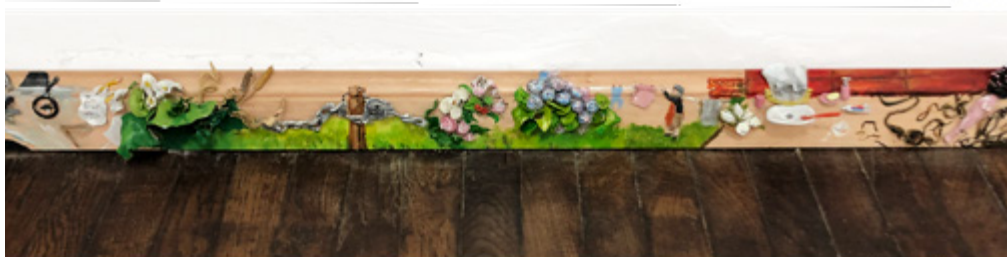

Abanico_Fan_
oil on canvas
40x30cm
2016

Colilla Polilla
Moth & Roach
acrylic on canvas
50x40 cm
2014

Untitled
oil on canvas
15x15cm
2015

Las 3 en punt@ _3 o'cock_
oil on canvas
90x60 cm
2017

VER VIDEO

Zócalo _ Skirting Board_
skirting board, epoxy clay, acrylic paint, plastic
17 linear m
2018