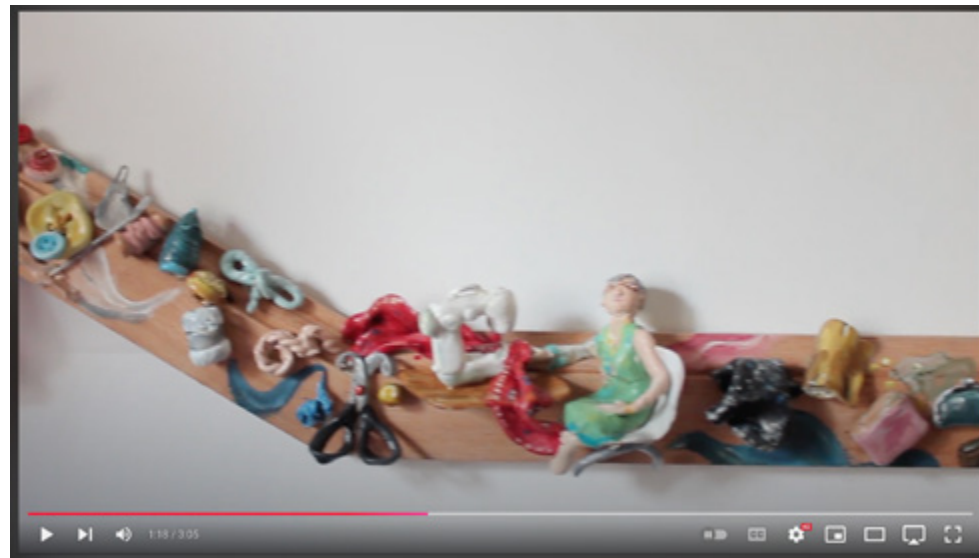

Abanico_Fan_
oil on canvas
40x30cm
2016

Colilla Polilla
Moth & Roach
acrylic on canvas
50x40 cm
2014

Untitled
oil on canvas
15x15cm
2015

Las 3 en punt@ _3 o'cock_
oil on canvas
90x60 cm
2017

VER VIDEO

Zócalo _ Skirting Board_
skirting board, epoxy clay, acrylic paint, plastic
17 linear m
2018